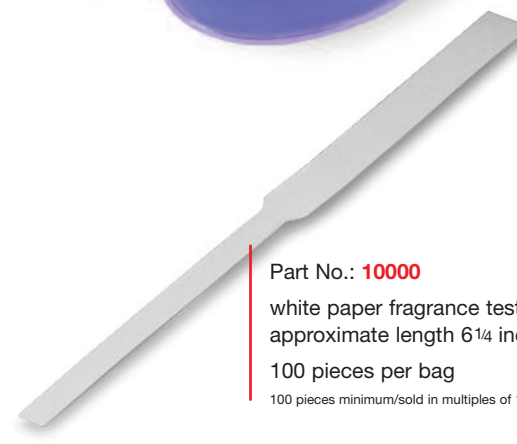

Part No.: **10000**

white paper fragrance testers
approximate length 6 1/4 inches

100 pieces per bag

100 pieces minimum/sold in multiples of 100 pieces only