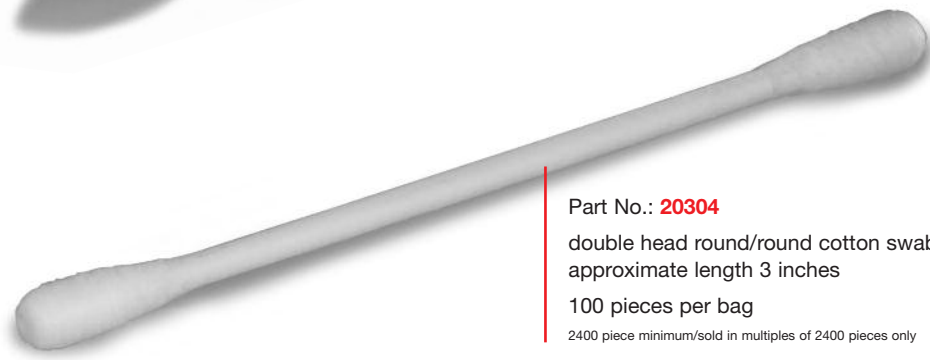

Part No.: **20304**
double head round/round cotton swab, paper handle
approximate length 3 inches
100 pieces per bag
2400 piece minimum/sold in multiples of 2400 pieces only