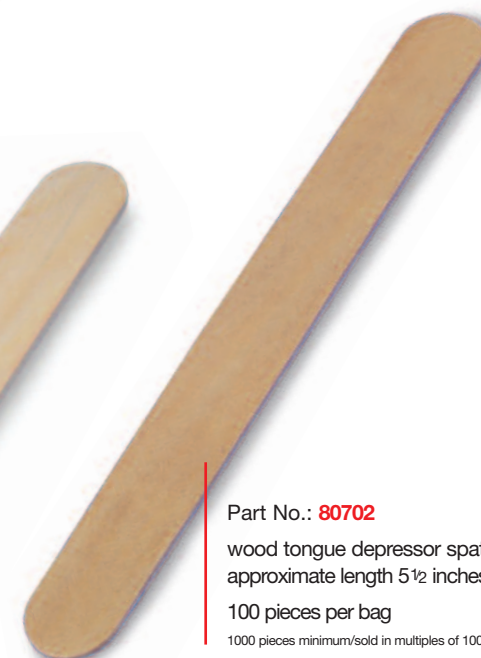

Part No.: **80702**
wood tongue depressor spatula
approximate length 5½ inches
100 pieces per bag
1000 pieces minimum/sold in multiples of 1000 pieces only