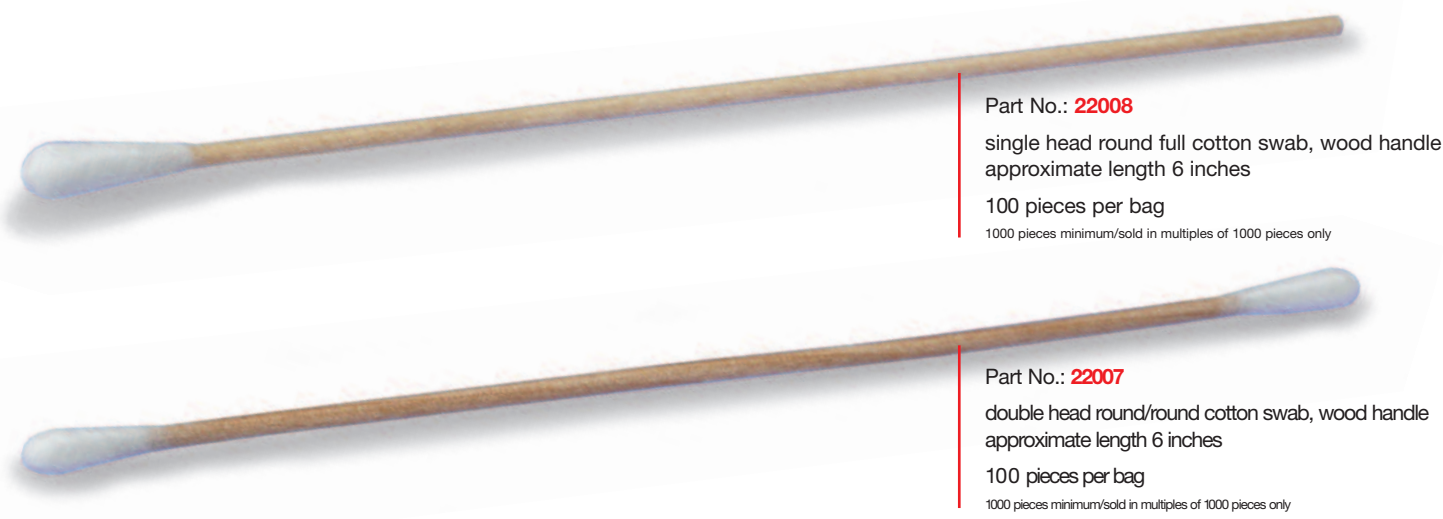

Part No.: **22008**
single head round full cotton swab, wood handle
approximate length 6 inches
100 pieces per bag
1000 pieces minimum/sold in multiples of 1000 pieces only

Part No.: **22007**
double head round/round cotton swab, wood handle
approximate length 6 inches
100 pieces per bag
1000 pieces minimum/sold in multiples of 1000 pieces only