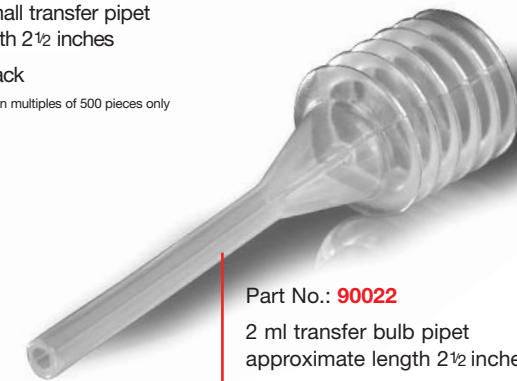

Part No.: **90022**
2 ml transfer bulb pipet
approximate length 2 1/2 inches
100 pieces per pack
500 pieces minimum/sold in multiples of 500 pieces only