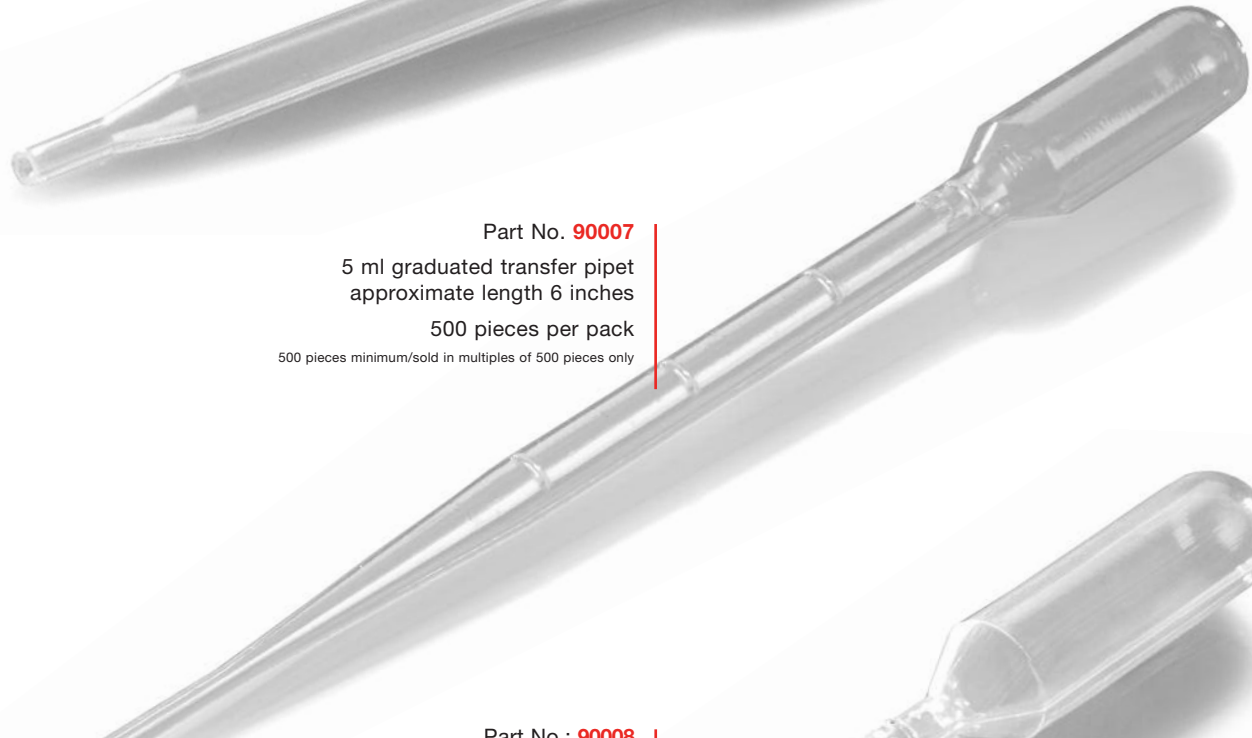

Part No.: **90021**  
1.3 ml fine tip small transfer pipet  
approximate length 2 1/2 inches  
500 pieces per pack  
500 pieces minimum/sold in multiples of 500 pieces only

Part No.: **90022**  
2 ml transfer bulb pipet  
approximate length 2 1/2 inches  
100 pieces per pack  
500 pieces minimum/sold in multiples of 500 pieces only

Part No.: **90003**  
 1.7 ml tapered tip transfer pipet  
 approximate length 3½ inches  
 500 pieces per pack  
 500 pieces minimum/sold in multiples of 500 pieces only

Part No. **90007**  
 5 ml graduated transfer pipet  
 approximate length 6 inches  
 500 pieces per pack  
 500 pieces minimum/sold in multiples of 500 pieces only