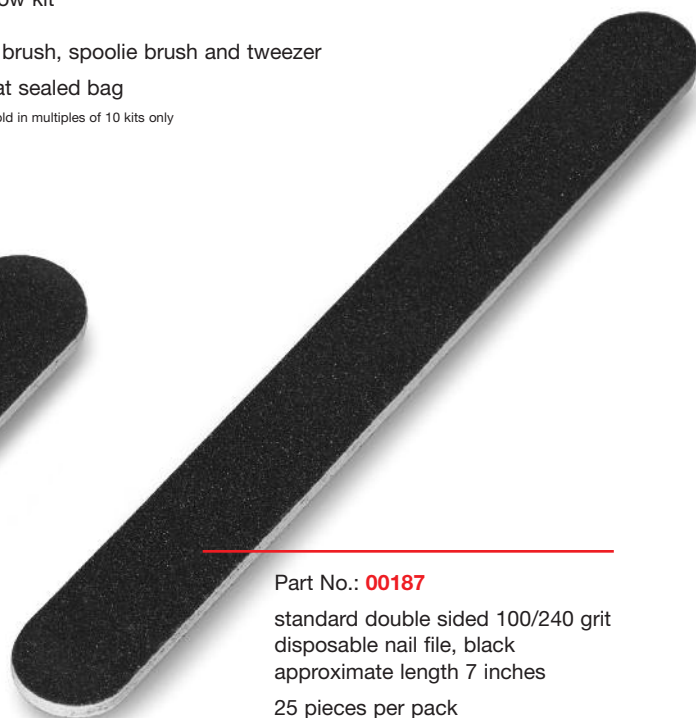

Part No.: **55350**  
 mini 1¾" brow kit  
 kit contains:  
 mini angled brush, spoolie brush and tweezer  
 1 kit per heat sealed bag  
 10 kits minimum/sold in multiples of 10 kits only

Part No.: **00935**  
 mini double sided 100/240 grit  
 disposable nail file, black  
 approximate length 3 inches  
 25 pieces per pack  
 25 pieces minimum/sold in multiples of 25 pieces only

Part No.: **00187**  
 standard double sided 100/240 grit  
 disposable nail file, black  
 approximate length 7 inches  
 25 pieces per pack  
 25 pieces minimum/sold in multiples of 25 pieces only

Part No.: **56000**  
 cosmetic brush belt, black  
 approximate dimensions 11 x 9 ½ inches  
 (adjusts to fit waist size up to 45 inches)  
 1 per polybag  
 1 piece minimum