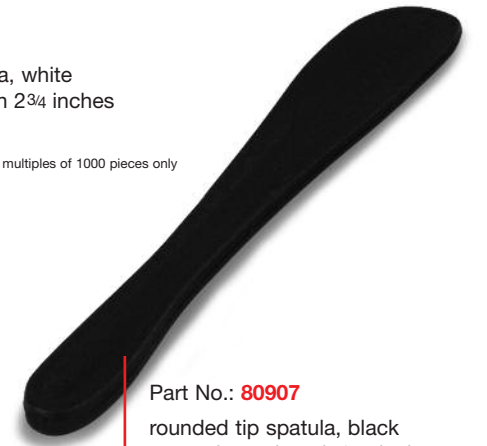

Part No.: **80907**
rounded tip spatula, black
approximate length 2³/₄ inches
25 pieces per bag
1000 pieces minimum/sold in multiples of 1000 pieces only