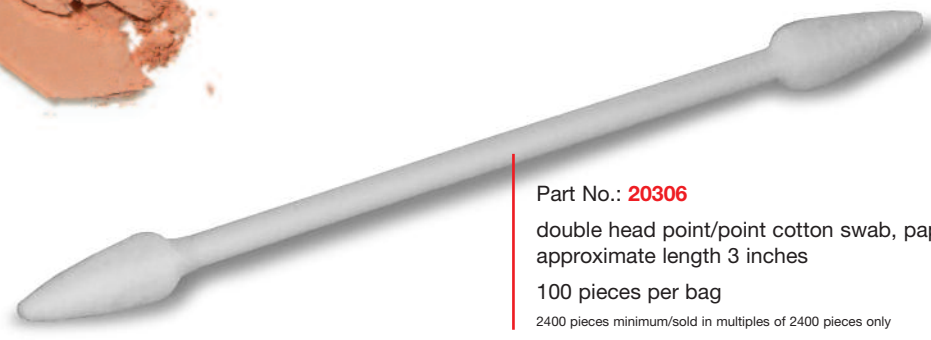

Part No.: **20306**
double head point/point cotton swab, paper handle
approximate length 3 inches
100 pieces per bag
2400 pieces minimum/sold in multiples of 2400 pieces only