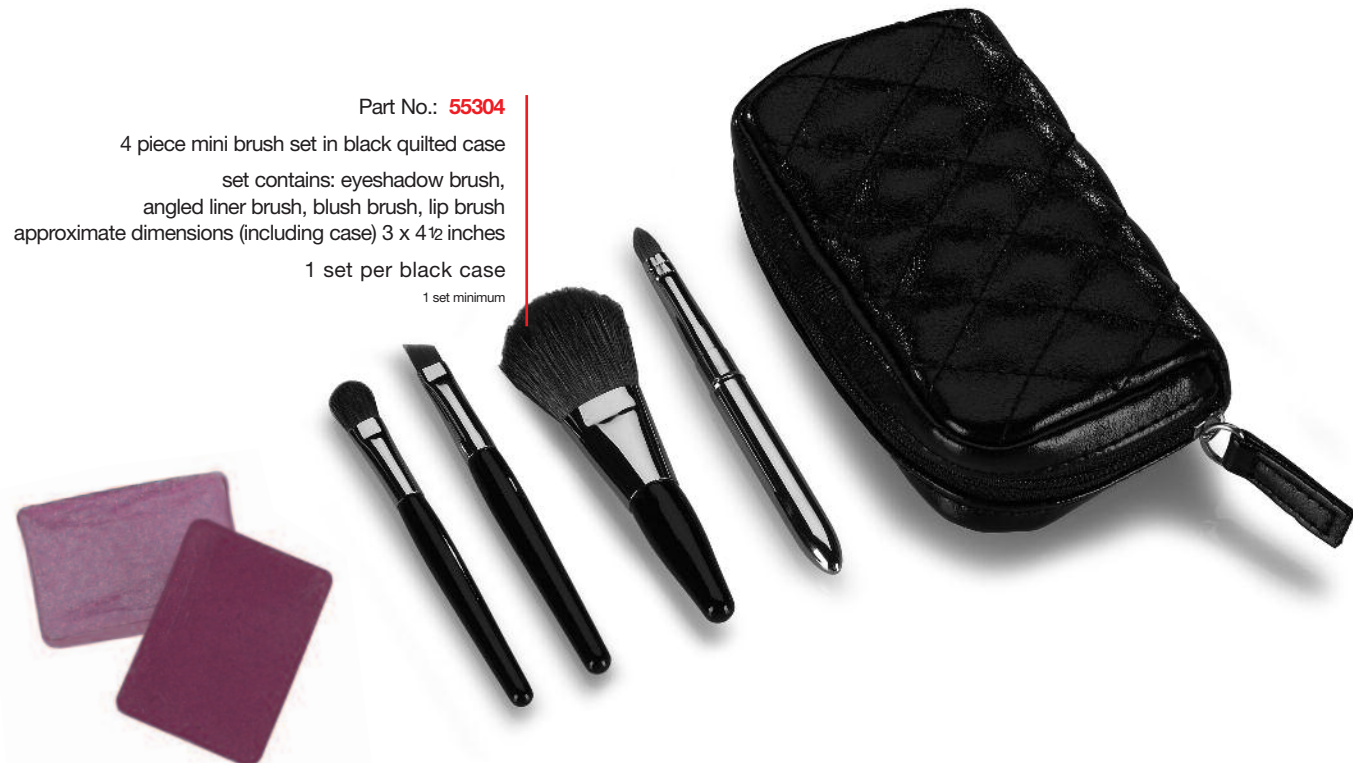

## Brush Sets

Part No.: **55001**

5 piece mini brush set, black handles  
 set contains: angled brush, eyeshadow foam applicator, blush brush, eyeshadow brush, lip brush,  
 approximate dimensions (including pouch) 4 1/2 x 2 1/4 inches  
 1 set per pvc clear pouch (not shown)  
 50 sets minimum/sold in multiples of 50 sets only

Part No.: **55002**

5 piece mini brush set, frosted handles  
 set contains: angled brush, eyeshadow foam applicator, blush brush, eyeshadow brush, lip brush,  
 approximate dimensions (including pouch) 4 1/2 x 2 1/4 inches  
 1 set per pvc clear pouch (not shown)  
 50 sets minimum/sold in multiples of 50 sets only