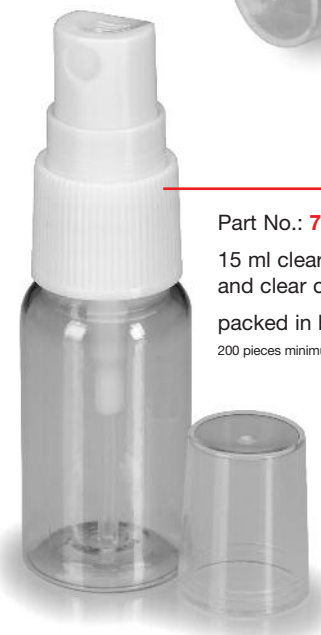

Part No.: **7901602**
15 ml clear bottle with white sprayer and clear overcap
packed in bulk, assembled
200 pieces minimum/sold in multiples of 200 pieces only