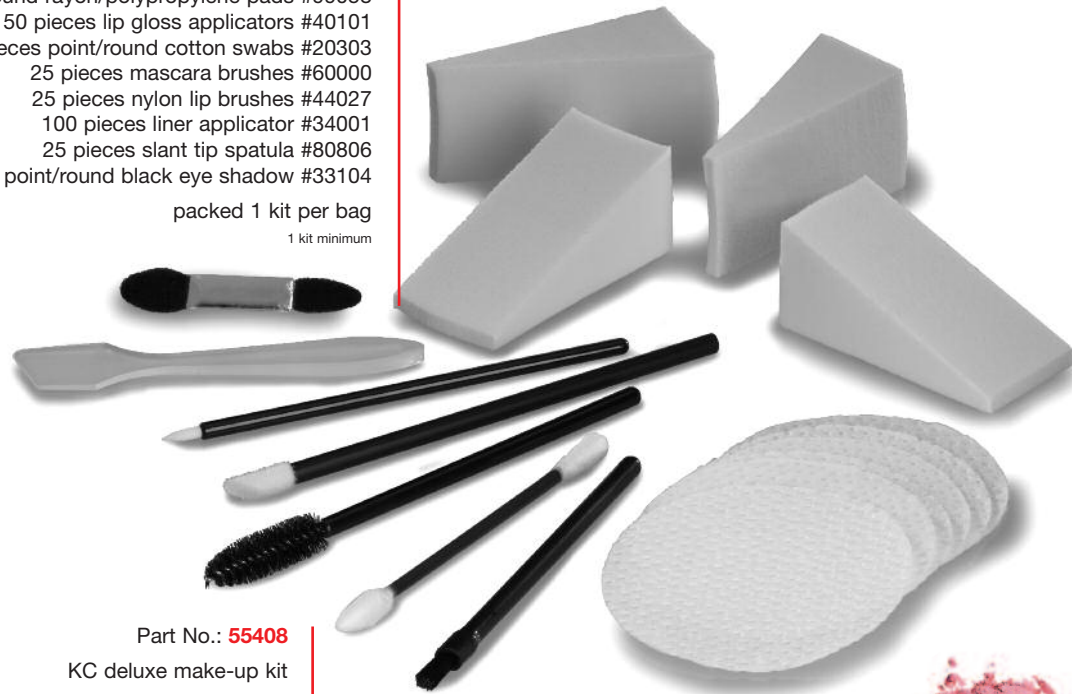

## Miscellaneous Kits

Part No.: **55406**

KC disposable make-up kit

kit contains:

- 1 block of 36 piece latex free wedges #10036
- 50 pieces 2 1/8" round rayon/polypropylene pads #99058
- 50 pieces lip gloss applicators #40101
- 100 pieces point/round cotton swabs #20303
- 25 pieces mascara brushes #60000
- 25 pieces nylon lip brushes #44027
- 100 pieces liner applicator #34001
- 25 pieces slant tip spatula #80806
- 25 pieces point/round black eye shadow #33104

packed 1 kit per bag

1 kit minimum

Part No.: **55408**

KC deluxe make-up kit

kit contains:

- 1 block 8 piece flower sponge #10041
- 20 pieces mini 3" round/round cotton swabs #20285
- 1 piece eyeliner brush #34002
- 1 piece nylon angled brush #34004
- 1 piece lip brush #44051
- 1 piece lip gloss applicator #40101
- 1 piece point/round eye shadow applicator #33103
- 1 piece mascara brush #60002
- 1 piece blush brush #50026