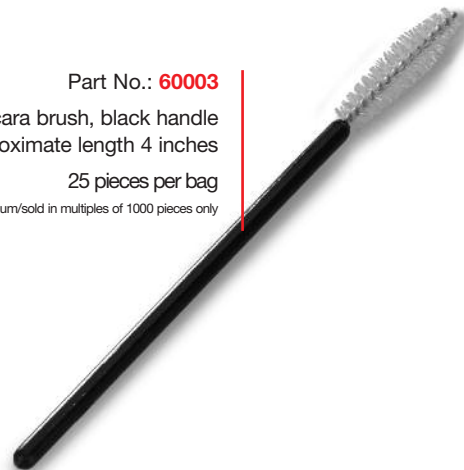

Part No.: **60003**
clear bristle mascara brush, black handle
approximate length 4 inches
25 pieces per bag
1000 pieces minimum/sold in multiples of 1000 pieces only