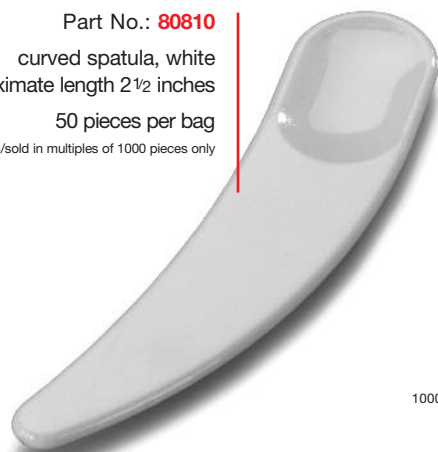

Part No.: **80827**  
slant tip spatula, matte black  
approximate length 3 inches  
25 pieces per bag  
1000 pieces minimum/sold in multiples of 1000 pieces only

Part No.: **80815**  
slant tip spade spatula,  
long handle, white  
approximate length 4½ inches  
50 pieces per bag  
1000 pieces minimum/sold in multiples of 1000 pieces only

Part No.: **80816**  
tapered spade spatula, long handle, white  
approximate length 5 inches  
50 pieces per bag  
1000 pieces minimum/sold in multiples of 1000 pieces only

Part No.: **80811**  
 curved spatula, black  
 approximate length 2½ inches  
 50 pieces per bag  
 1000 pieces minimum/sold in multiples of 1000 pieces only

Part No.: **80812**  
 curved spatula, clear  
 approximate length 2½ inches  
 50 pieces per bag  
 1000 pieces minimum/sold in multiples of 1000 pieces only

Part No.: **80810**  
 curved spatula, white  
 approximate length 2½ inches  
 50 pieces per bag  
 1000 pieces minimum/sold in multiples of 1000 pieces only