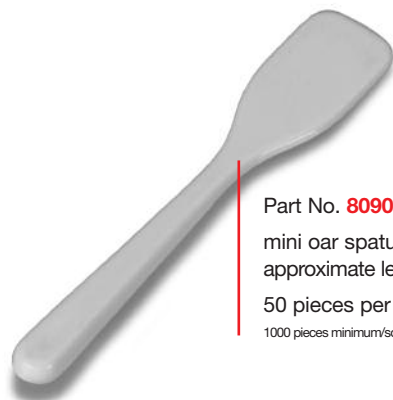

Curved Ergonomic Design!

Part No.: **80801**  
small spade PS spatula, white  
approximate length 2½ inches  
50 pieces per bag  
1000 pieces minimum/sold in multiples of 1000 pieces only

Part No.: **80903**  
small spade spatula, matte black  
approximate length 2½ inches  
25 pieces per bag  
1000 pieces minimum/sold in multiples of 1000 pieces only