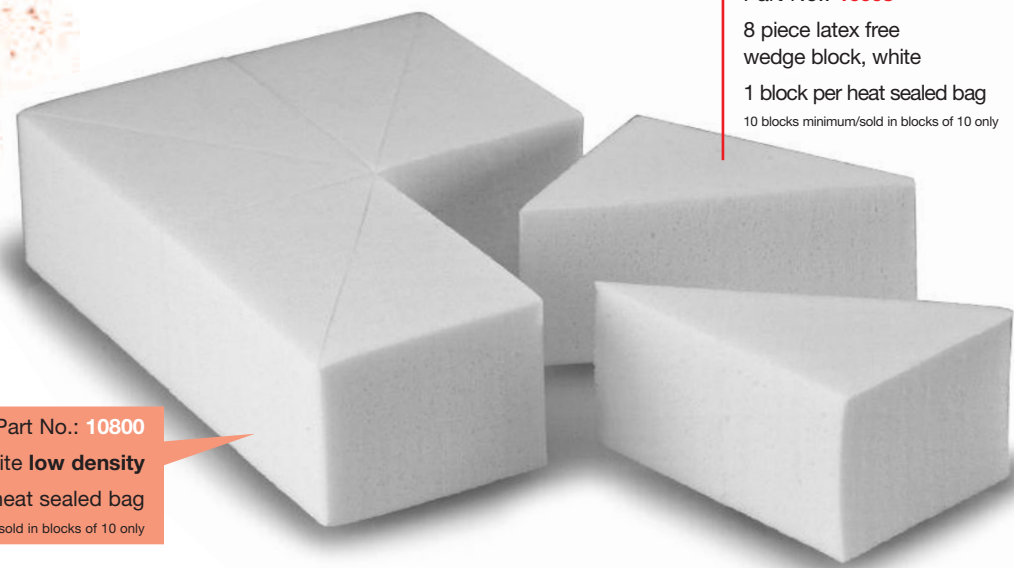

Part No.: **10008**
8 piece latex free wedge block, white
1 block per heat sealed bag
10 blocks minimum/sold in blocks of 10 only