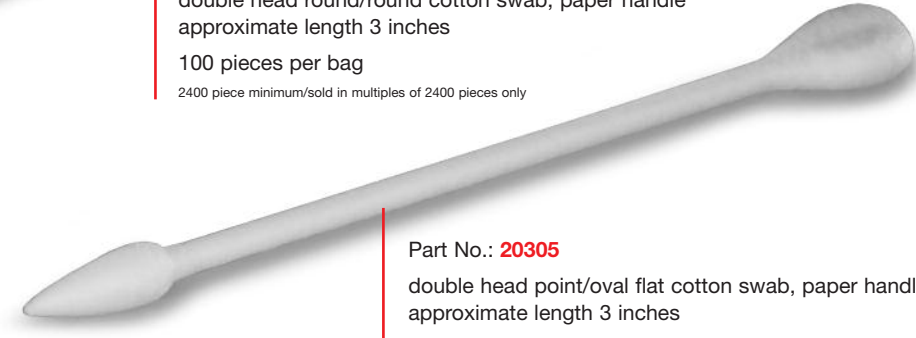

Part No.: **20305**
double head point/oval flat cotton swab, paper handle
approximate length 3 inches
100 pieces per bag
1200 pieces minimum/sold in multiples of 1200 pieces only