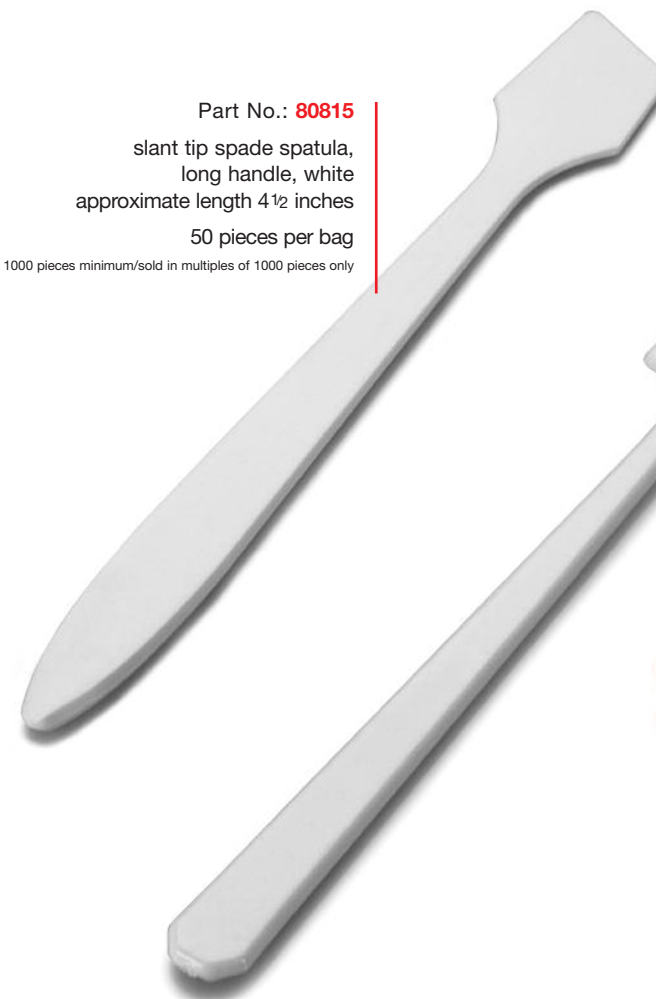

Part No.: **80815**
slant tip spade spatula,
long handle, white
approximate length 4½ inches
50 pieces per bag
1000 pieces minimum/sold in multiples of 1000 pieces only