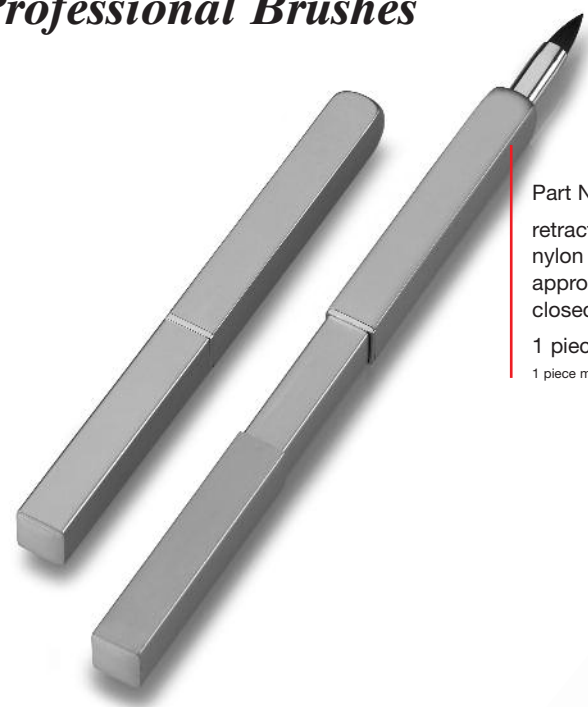

Professional Brushes

Part No.: **44052**
retractable matte silver lip brush with
nylon bristles
approximate length 3½ inches
closed, 5½ inches extended
1 piece per sleeve
1 piece minimum