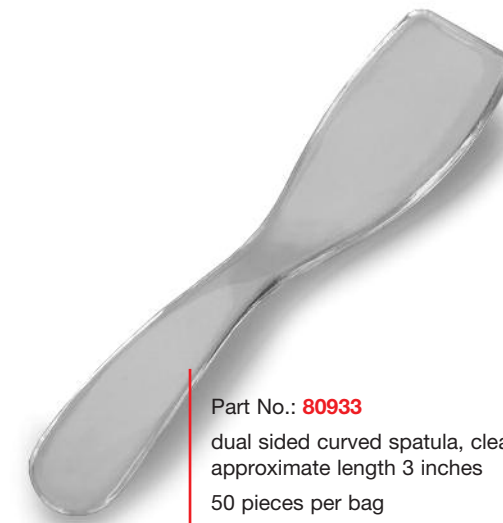

## Spatulas & Scoops

A large selection of spatulas and scoops for hygienic product sampling or packaging. Kosmetech offers a wide range of shapes and sizes that are readily available for your product.

Part No.: **80933**  
dual sided curved spatula, clear  
approximate length 3 inches  
50 pieces per bag  
1000 pieces minimum/sold in multiples of 1000 pieces only