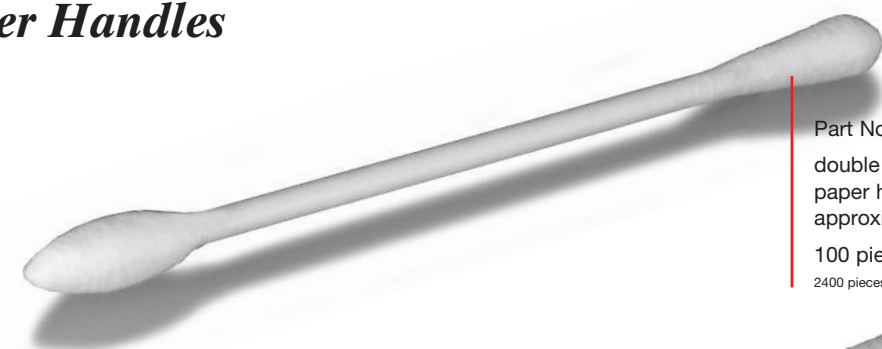

Paper Handles

Part No.: **20302**
double head point/round cotton swab,
paper handle
approximate length 3 inches
100 pieces per bag
2400 pieces minimum/sold in multiples of 2400 pieces only