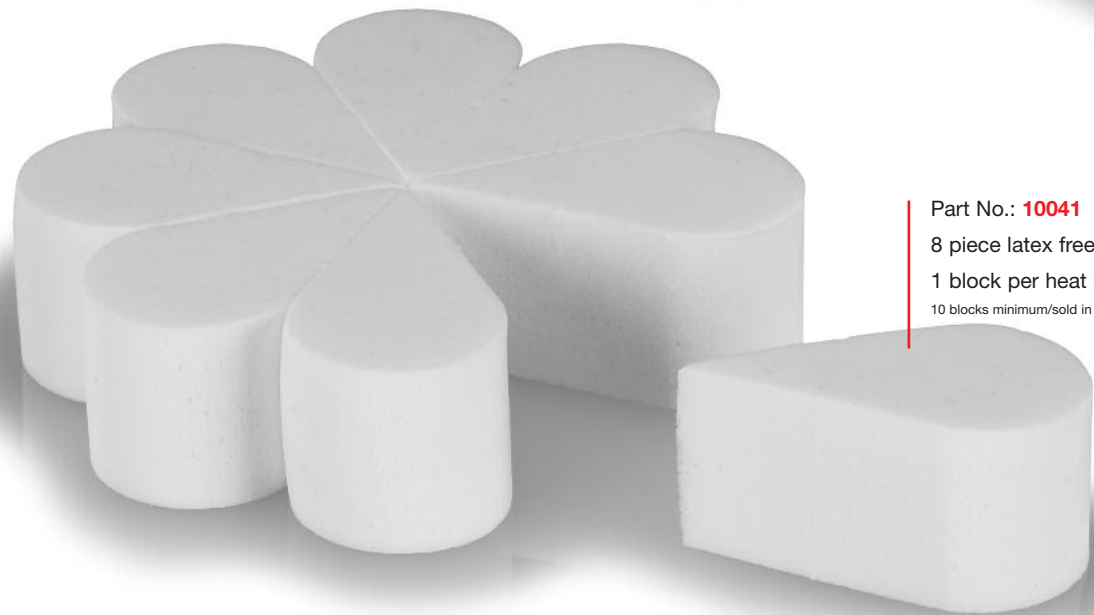

Part No.: **10041**
8 piece latex free flower sponge, white
1 block per heat sealed bag
10 blocks minimum/sold in blocks of 10 only