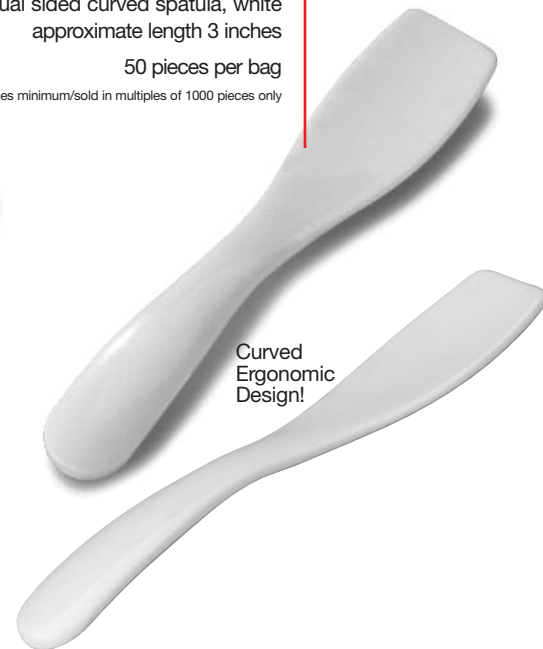

Part No.: **80801**
small spade PS spatula, white
approximate length 2½ inches
50 pieces per bag
1000 pieces minimum/sold in multiples of 1000 pieces only

Part No.: **80902**
dual sided curved spatula, white
approximate length 3 inches
50 pieces per bag
1000 pieces minimum/sold in multiples of 1000 pieces only

Curved Ergonomic Design!