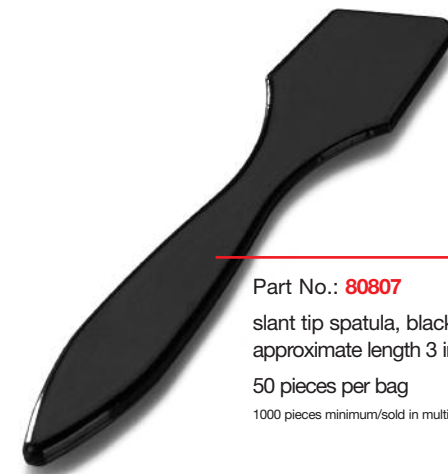

Part No.: **80805**
slant tip spatula, white
approximate length 3 inches
25 pieces per bag
1000 pieces minimum/sold in multiples of 1000 pieces only

Part No.: **80807**
slant tip spatula, black
approximate length 3 inches
50 pieces per bag
1000 pieces minimum/sold in multiples of 1000 pieces only